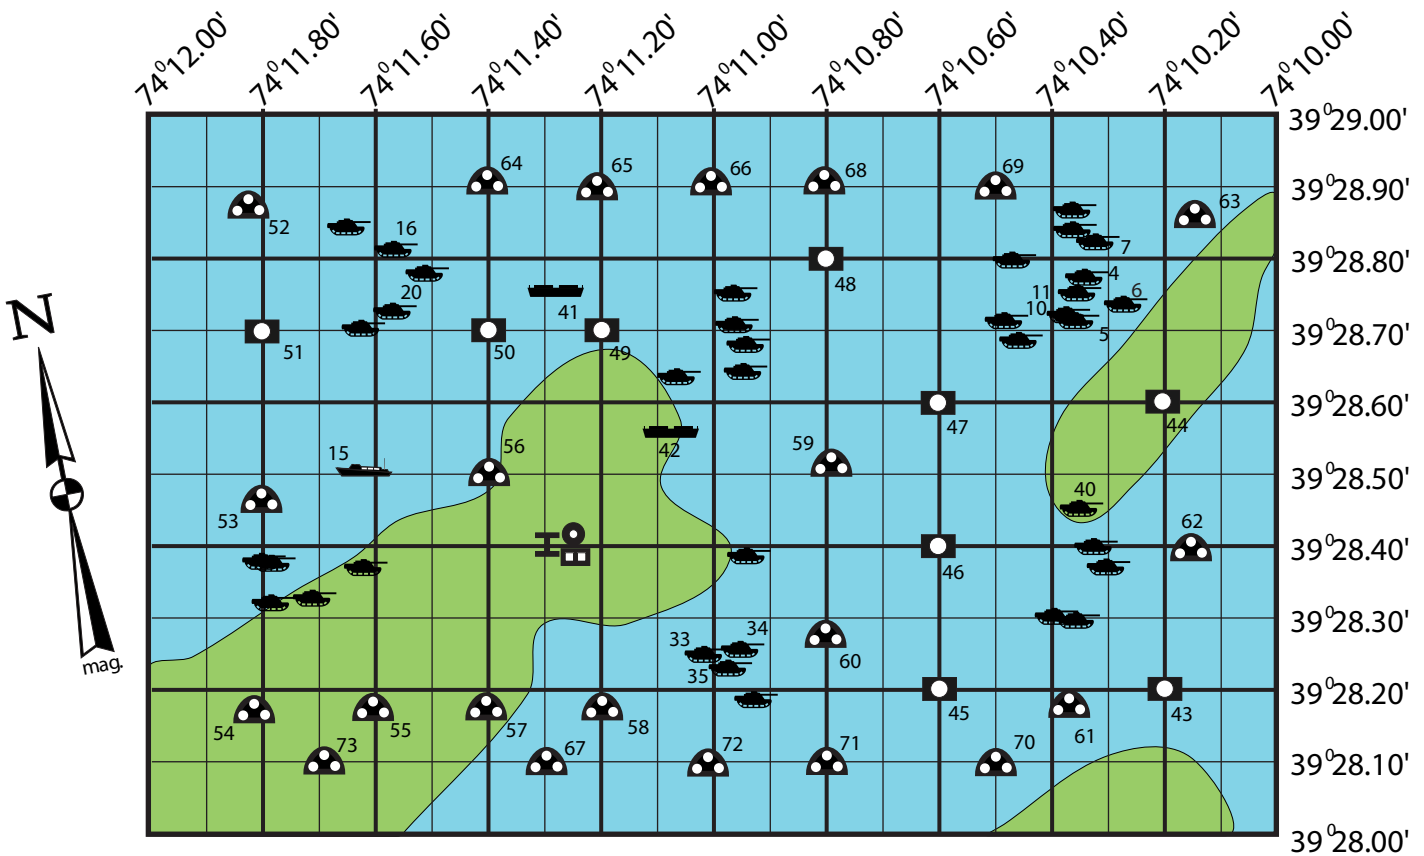

# Little Egg Reef

## DGPS

Little Egg Inlet	← From →	Absecon Inlet
93°	Compass bearing	53°
5.05	Distance (n.m.)	12.37

Distance offshore --- 3.8 n.m.  
 Reef area ----- 1.5 sq. mi.  
 Depth range ----- 48-60 ft.

Drift Fishing Reef

Dive at your own risk

Depth Contours

50 - 55 ft  
 55 - 60 ft

Nautical Miles

Information not to be used as sole source navigation