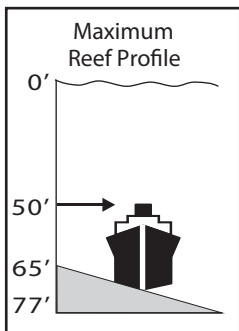

# Garden State North Reef DGPS

Distance offshore ----- 6.5 n.m.  
 Reef area ----- 1.1 sq. mi.  
 Depth range ----- 66-83 ft.

From →	Barnegat Inlet	Little Egg Inlet
Compass bearing	172°	60°
Distance (n.m.)	7.7	14.4

DRIFT FISHING AREA  
 Recommend  
 no diving or anchoring

Shallow

Deep

Dive at your own risk

Depth Contours

- 65 - 70 ft
- 70 - 75 ft
- 75 - 80 ft

Nautical Miles

Information not to be used as sole source navigation