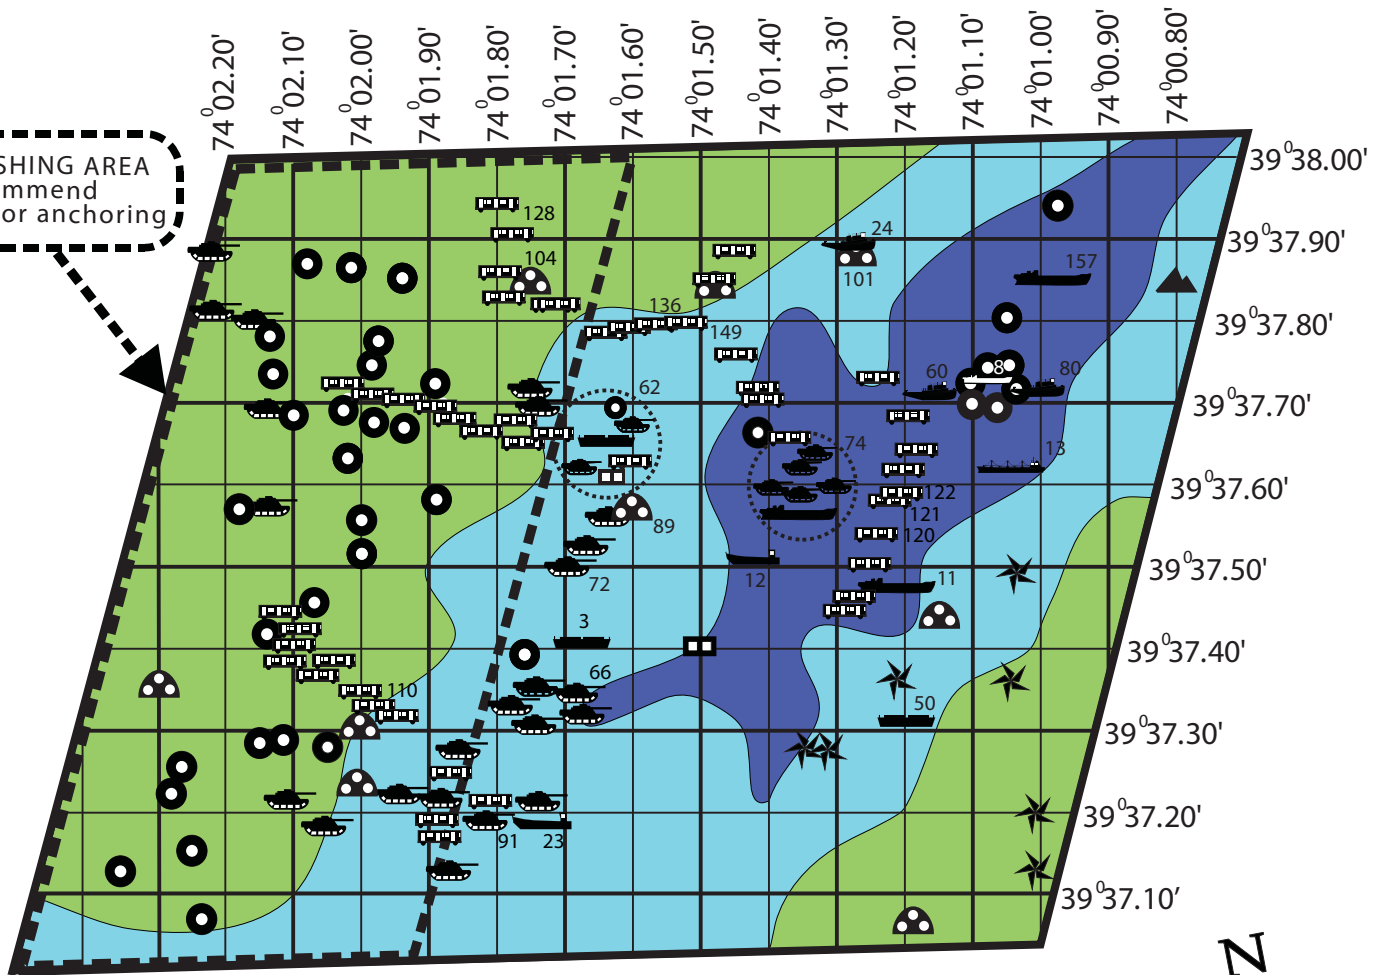

# Garden State North Reef DGPS

Distance offshore ----- 6.5 n.m.  
 Reef area ----- 1.1 sq. mi.  
 Depth range ----- 66-83 ft.

From →	Barnegat Inlet	Little Egg Inlet
Compass bearing	172°	60°
Distance (n.m.)	7.7	14.4

DRIFT FISHING AREA  
 Recommend  
 no diving or anchoring

Shallow

Deep

Dive at your own risk

Depth Contours

- 65 - 70 ft
- 70 - 75 ft
- 75 - 80 ft

Nautical Miles

Information not to be used as sole source navigation