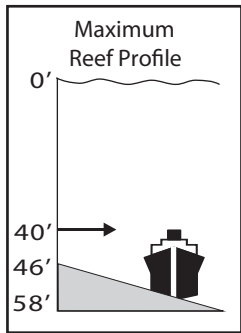

## DGPS

From →	Manasquan Inlet	Barnegat Inlet	Little Egg Inlet
Compass bearing	194°	103°	46°
Distance (n.m.)	20.5	3.1	21.0

*Drift Fishing Reef*

Distance offshore ----- 3.0 n.m.  
 Reef area ----- 0.85 sq. mi.  
 Depth range ----- 46-58 ft.